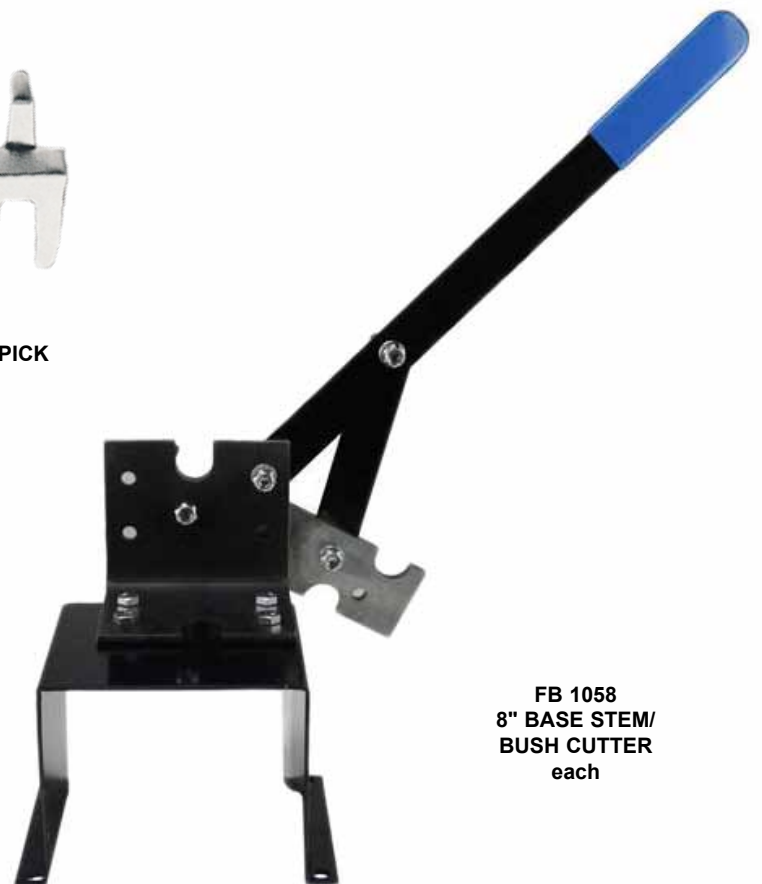

FG 3733
21" LIGHT SAGE FICUS LEAF
box-120

AW 801
1-3/4" STEEL PICK
box-2000

AW 802
2-1/8" STEEL PICK
box-2000

AW 803
3" STEEL PICK
box-2000

AW 800
STEEL PICK MACHINE
each

FB 1058
8" BASE STEM/
BUSH CUTTER
each