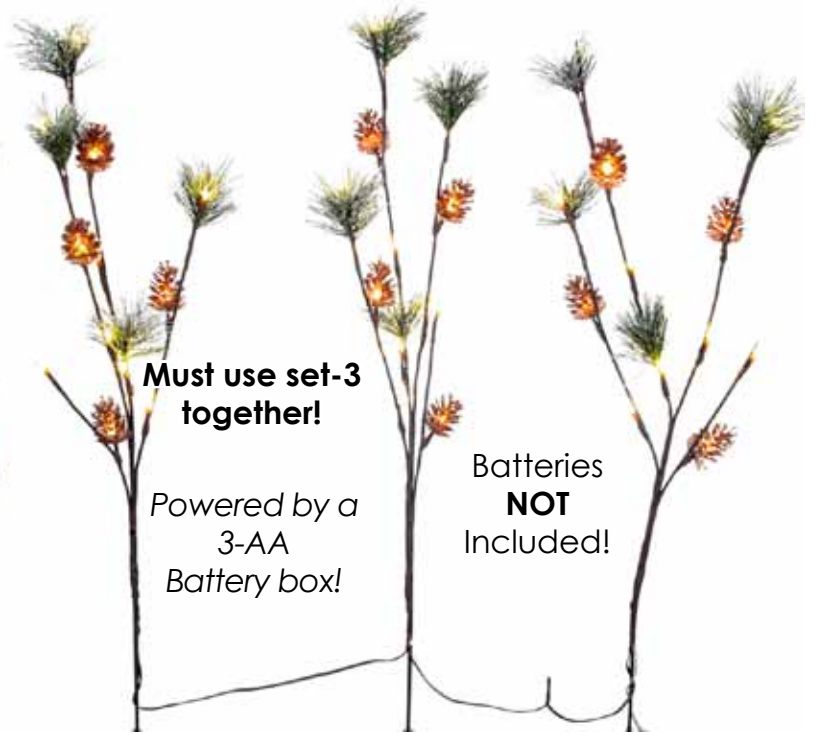

Must use set-3
together!

Powered by a
3-AA
Battery box!

Batteries
NOT
Included!

KL 980
24" PINE-LITE SPRAY
set-3

Watts-Line Poly-Cone LED Lights

KL 915 BL 60 inch
2.5" BLUE POLY-CONES 10 lite

KL 925 BL 300 inch
2.5" BLUE POLY-CONES 50 lite