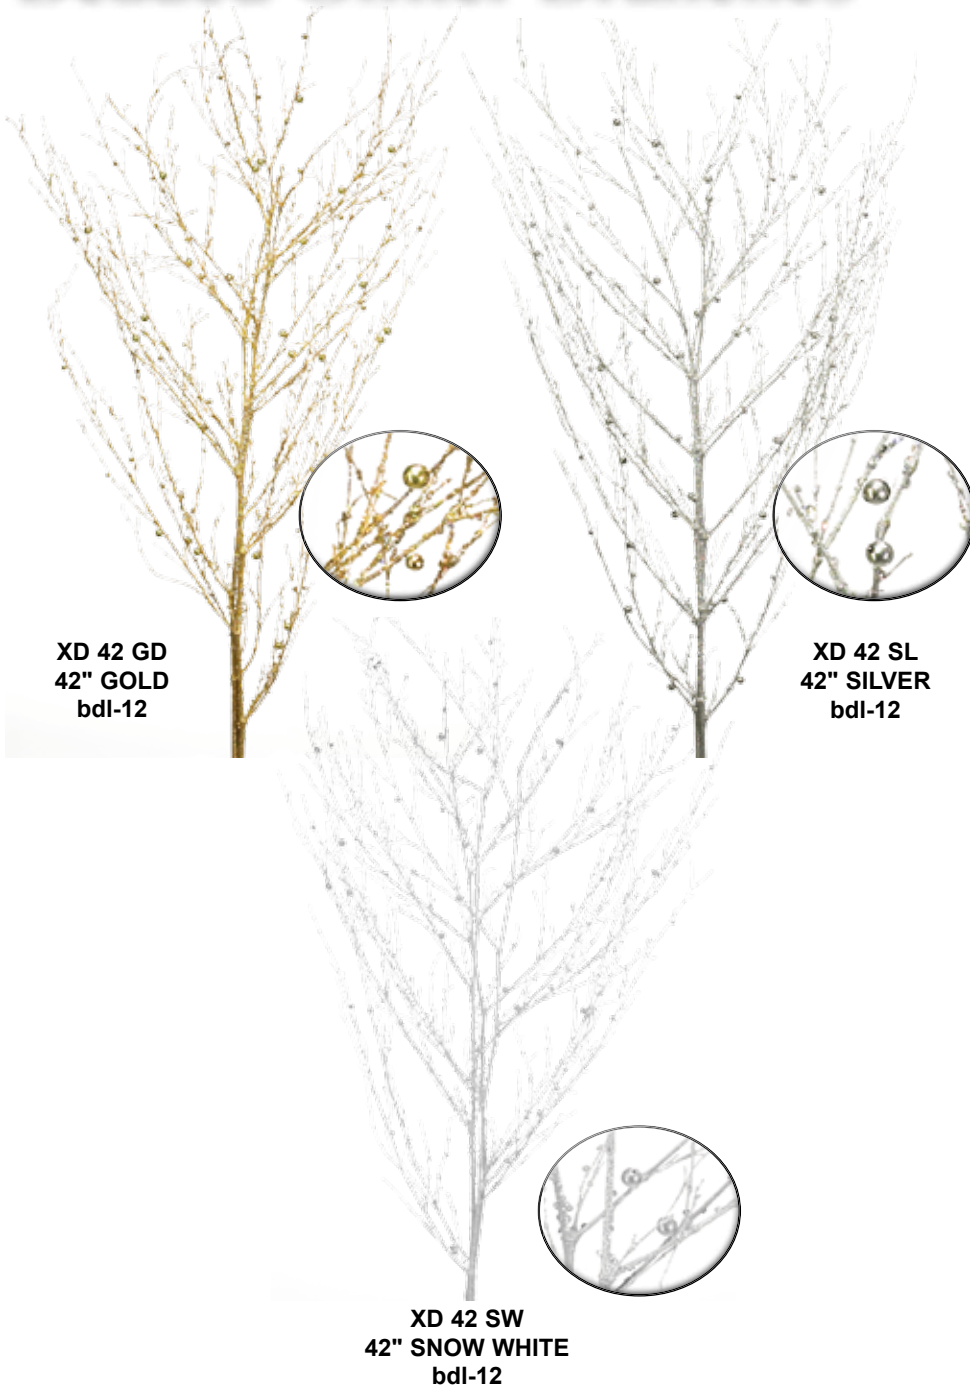

Beaded Glitter Branches

XD 42 GD
42" GOLD
bdl-12

XD 42 SL
42" SILVER
bdl-12

XD 42 SW
42" SNOW WHITE
bdl-12