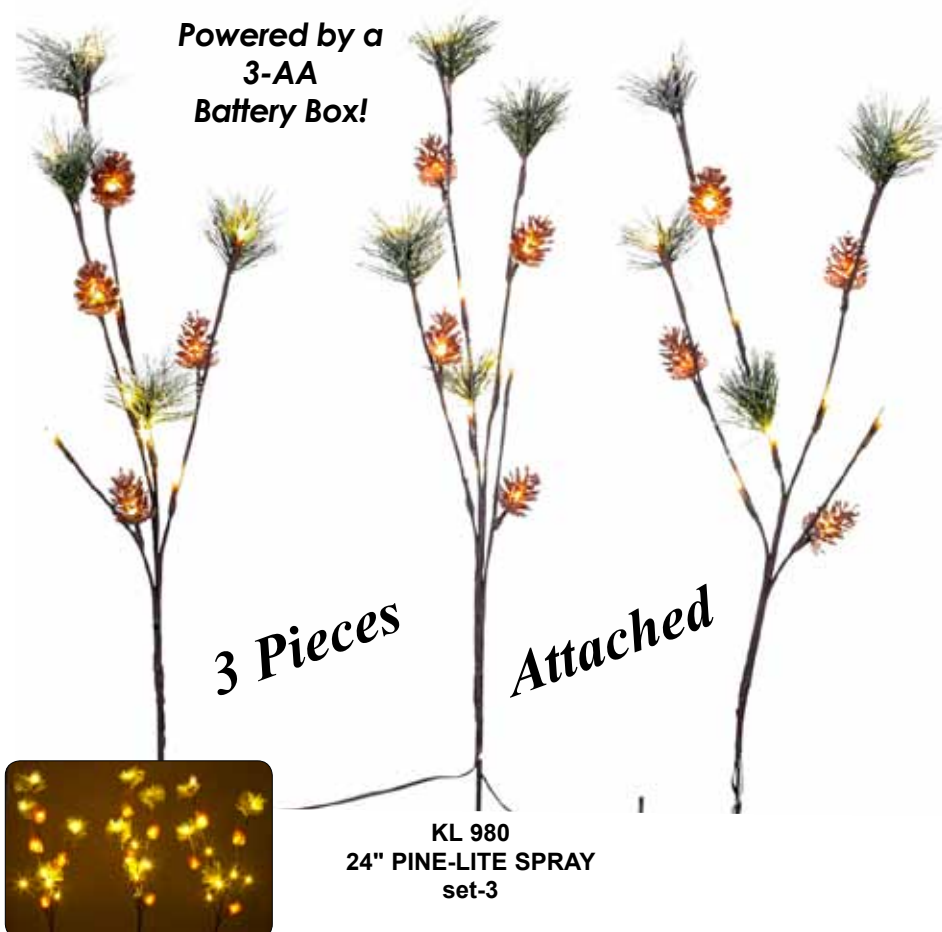

Powered by a 3-AA Battery Box!

3 Pieces

Attached

KL 980
24" PINE-LITE SPRAY
set-3